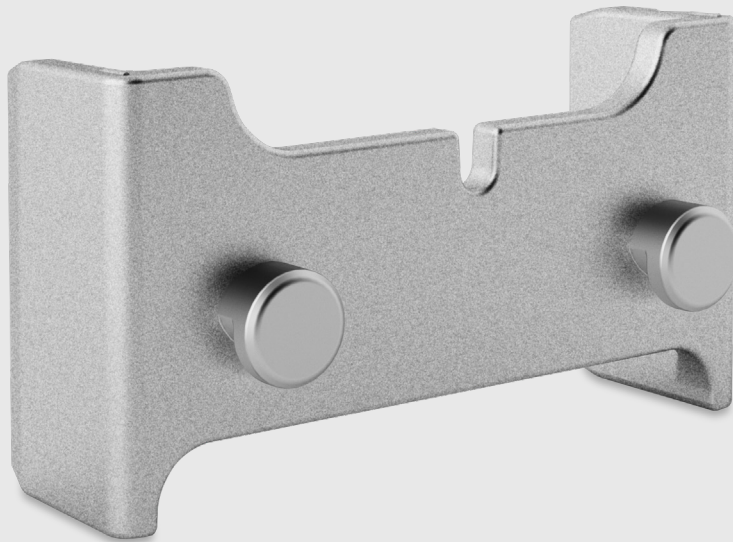

DENALI

*Quick and easy
assembly*

Die-cast aluminum bracket for sequential assembly of curtain wall systems. This system eliminates the time-consuming installation by screws and allows a quick and accurate fastening thanks to the holes drilled on the mullion. With fixed anchoring buttons and safety screw. **Patented.**

- + Quick and easy assembly**
- + High load capacity**