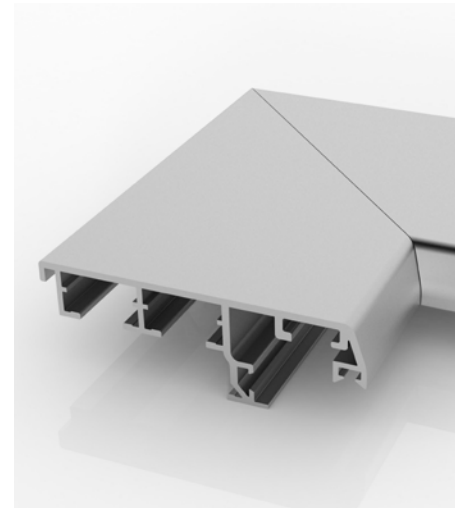

MARMOLADA

The quickest connection

MARMOLADA

Corner joint to align and tighten open profiles like wood-aluminium system covers, half-frames, door frames, screen doors, rolling shutters. This improved version is provided with pre-tightened screws ready for installation. No profile processing.
Patented.

- ⊕ **Secure and align without profile deformation**
- ⊕ **New pre-tightened screws**
- ⊕ **Ready for installation**
- ⊕ **No profile processing**