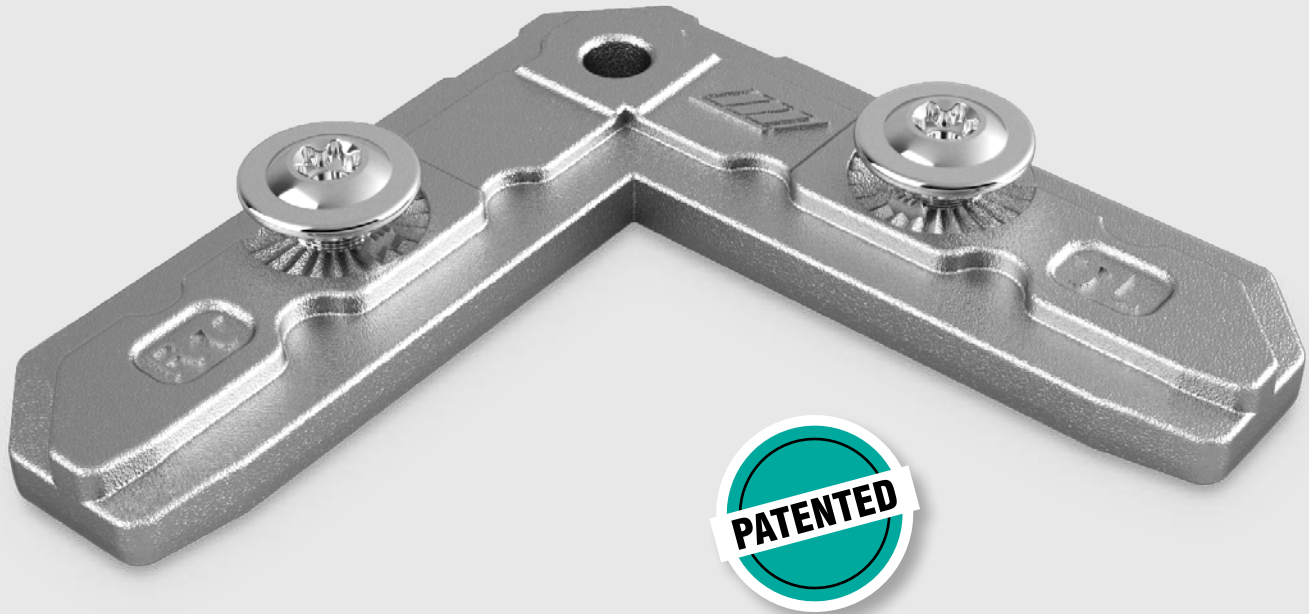

MARMOLADA

The quickest connection

MARMOLADA

Corner joint to align and tighten open profiles like wood-aluminium system covers, half-frames, door frames, screen doors, rolling shutters. This improved version is provided with pre-tightened screws ready for installation. No profile processing.
Patented.

- ⊕ **Secure and align without profile deformation**
- ⊕ **New pre-tightened screws**
- ⊕ **Ready for installation**
- ⊕ **No profile processing**