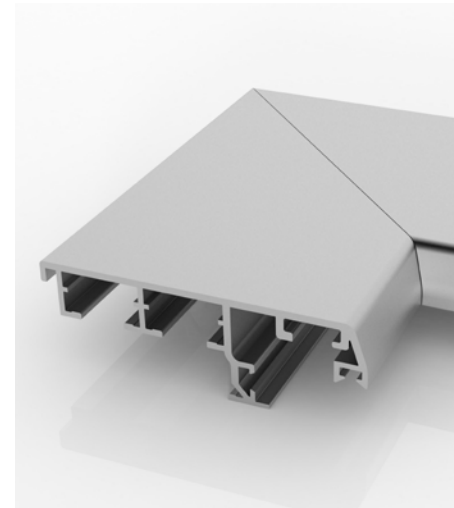

# MARMOLADA

**The quickest connection**

# MARMOLADA

Corner joint to align and tighten open profiles like wood-aluminium system covers, half-frames, door frames, screen doors, rolling shutters. This improved version is provided with pre-tightened screws ready for installation. No profile processing.  
**Patented.**

- + Secure and align without profile deformation**
- + New pre-tightened screws**
- + Ready for installation**
- + No profile processing**