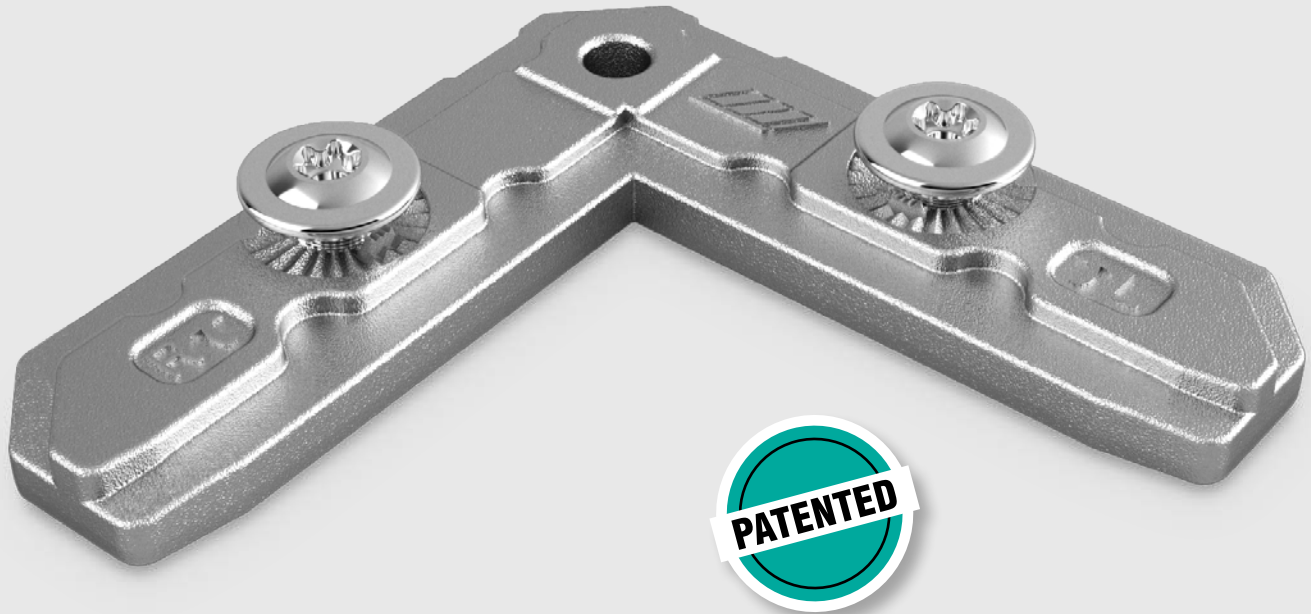

# MARMOLADA

**The quickest connection**

# MARMOLADA

Corner joint to align and tighten open profiles like wood-aluminium system covers, half-frames, door frames, screen doors, rolling shutters. This improved version is provided with pre-tightened screws ready for installation. No profile processing.  
**Patented.**

- + Secure and align without profile deformation**
- + New pre-tightened screws**
- + Ready for installation**
- + No profile processing**