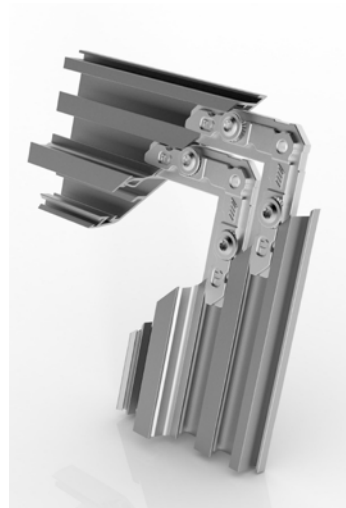

# MARMOLADA

**The quickest connection**

# MARMOLADA

Corner joint to align and tighten open profiles like wood-aluminium system covers, half-frames, door frames, screen doors, rolling shutters. This improved version is provided with pre-tightened screws ready for installation. No profile processing.  
**Patented.**

- + Secure and align without profile deformation**
- + New pre-tightened screws**
- + Ready for installation**
- + No profile processing**