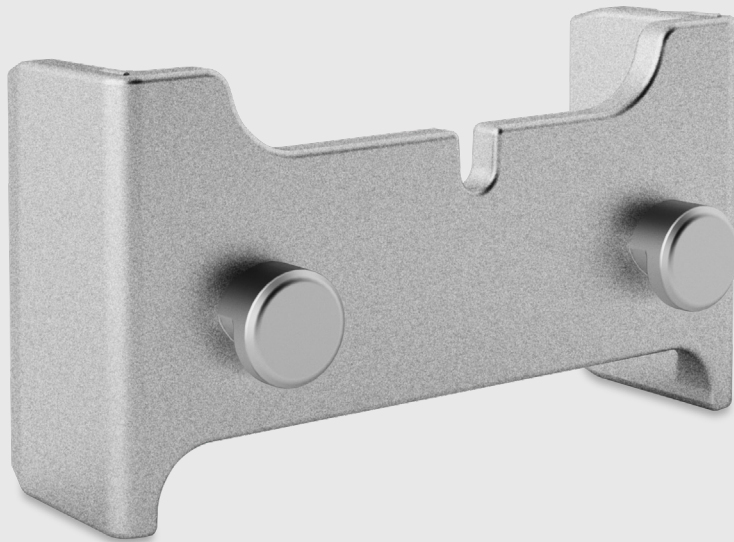

# DENALI

*Quick and easy  
assembly*

Die-cast aluminum bracket for sequential assembly of curtain wall systems. This system eliminates the time-consuming installation by screws and allows a quick and accurate fastening thanks to the holes drilled on the mullion. With fixed anchoring buttons and safety screw. **Patented.**

- +** Quick and easy assembly
- +** High load capacity