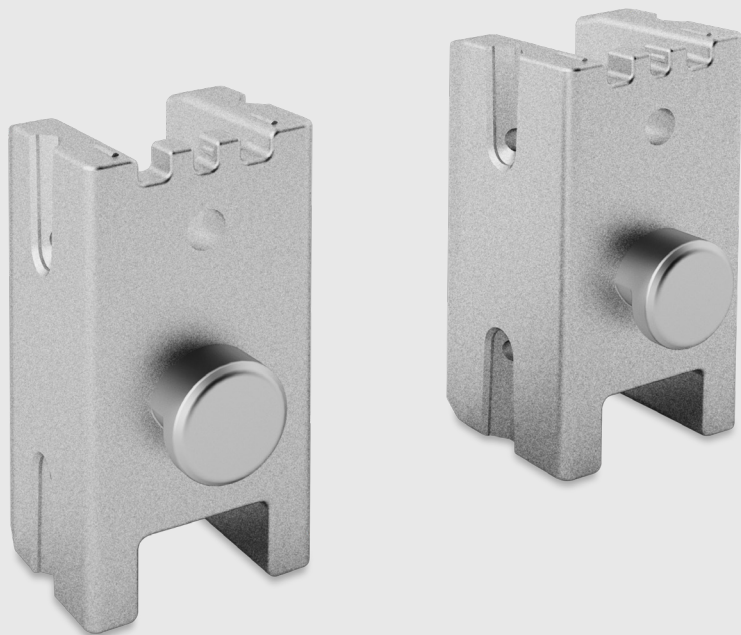

DOUBLE DENALI

*Quick and easy
assembly*

DOUBLE DENALI

Universal die-cast aluminum bracket for sequential assembly of curtain wall systems. This double bracket can be used to install all transoms of the same series with different widths. This system eliminates the time-consuming installation by screws and allows a quick and accurate fastening thanks to the holes drilled on the mullion. With fixed anchoring buttons and safety screw. **Patented.**

- +** Quick and easy assembly
- +** High load capacity
- +** Adjustable in width

L.M. dei F.lli MONTICELLI s.r.l. Via Giuggioli, 30 - 60027 Osimo (AN) - Italy | **Tel.** +39 071 7230252 r.a. | **Fax** +39 071 7133137 | **Mail** info@monticelli.it | **www.monticelli.it**