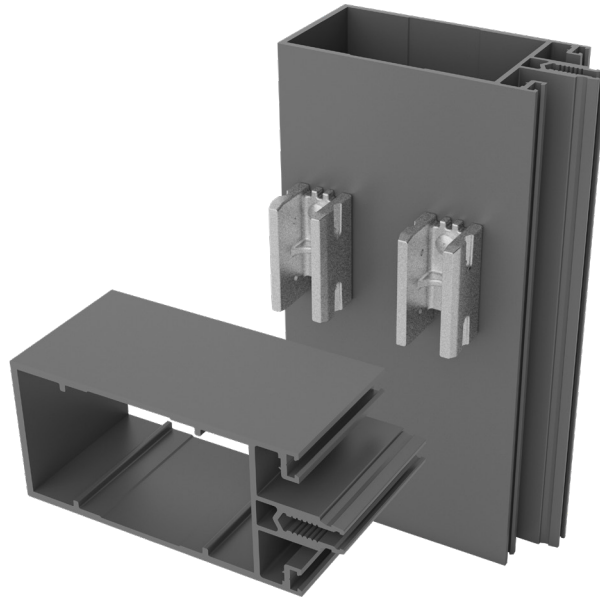

DOUBLE DENALI

*Quick and easy
assembly*

DOUBLE DENALI

Universal die-cast aluminum bracket for sequential assembly of curtain wall systems. This double bracket can be used to install all transoms of the same series with different widths. This system eliminates the time-consuming installation by screws and allows a quick and accurate fastening thanks to the holes drilled on the mullion. With fixed anchoring buttons and safety screw. **Patented.**

- +** Quick and easy assembly
- +** High load capacity
- +** Adjustable in width

L.M. dei F.lli MONTICELLI s.r.l. Via Giuggioli, 30 - 60027 Osimo (AN) - Italy | **Tel.** +39 071 7230252 r.a. | **Fax** +39 071 7133137 | **Mail** info@monticelli.it | **www.monticelli.it**