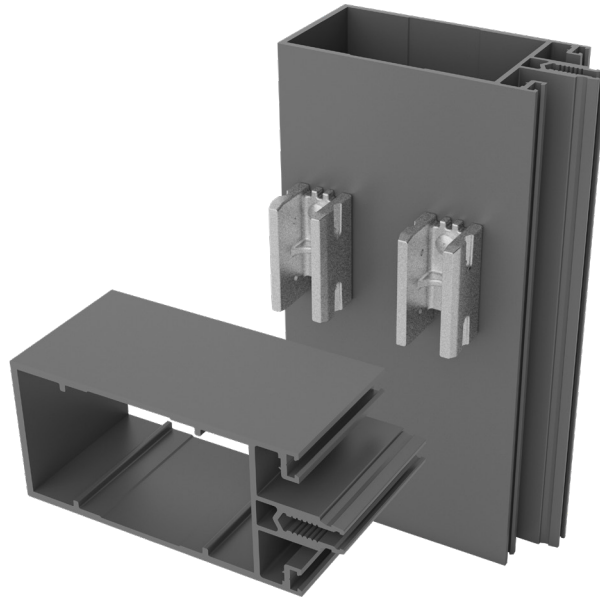

# DOUBLE DENALI

*Quick and easy  
assembly*

# DOUBLE DENALI

Universal die-cast aluminum bracket for sequential assembly of curtain wall systems. This double bracket can be used to install all transoms of the same series with different widths. This system eliminates the time-consuming installation by screws and allows a quick and accurate fastening thanks to the holes drilled on the mullion. With fixed anchoring buttons and safety screw. **Patented.**