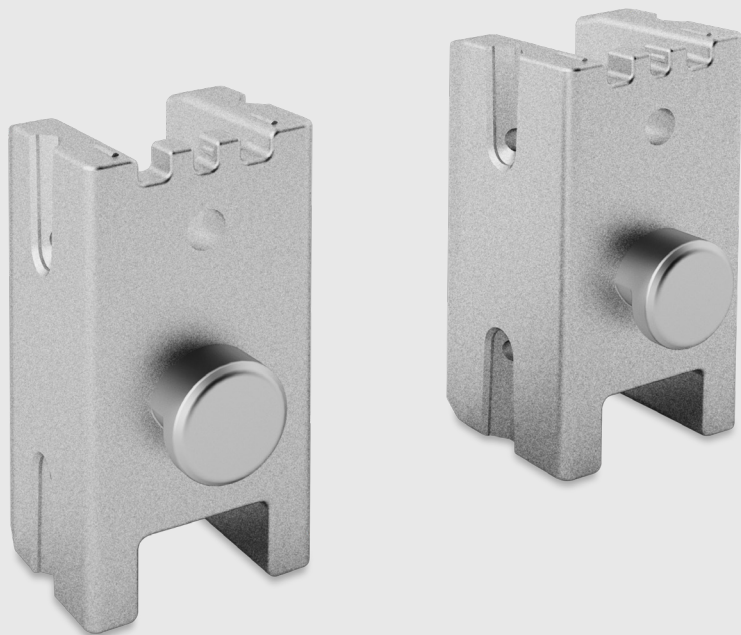

# DOUBLE DENALI

*Quick and easy  
assembly*

# DOUBLE DENALI

Universal die-cast aluminum bracket for sequential assembly of curtain wall systems. This double bracket can be used to install all transoms of the same series with different widths. This system eliminates the time-consuming installation by screws and allows a quick and accurate fastening thanks to the holes drilled on the mullion. With fixed anchoring buttons and safety screw. **Patented.**

- +** Quick and easy assembly
- +** High load capacity
- +** Adjustable in width

**L.M. dei F.lli MONTICELLI s.r.l.** Via Giuggioli, 30 - 60027 Osimo (AN) - Italy | **Tel.** +39 071 7230252 r.a. | **Fax** +39 071 7133137 | **Mail** info@monticelli.it | **www.monticelli.it**