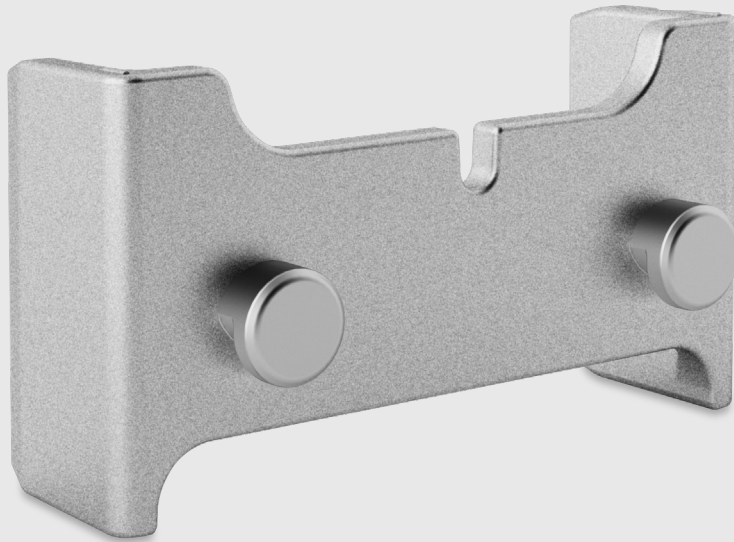

# DENALI

*Quick and easy  
assembly*

Die-cast aluminum bracket for sequential assembly of curtain wall systems. This system eliminates the time-consuming installation by screws and allows a quick and accurate fastening thanks to the holes drilled on the mullion. With fixed anchoring buttons and safety screw. **Patented.**

- + Quick and easy assembly**
- + High load capacity**